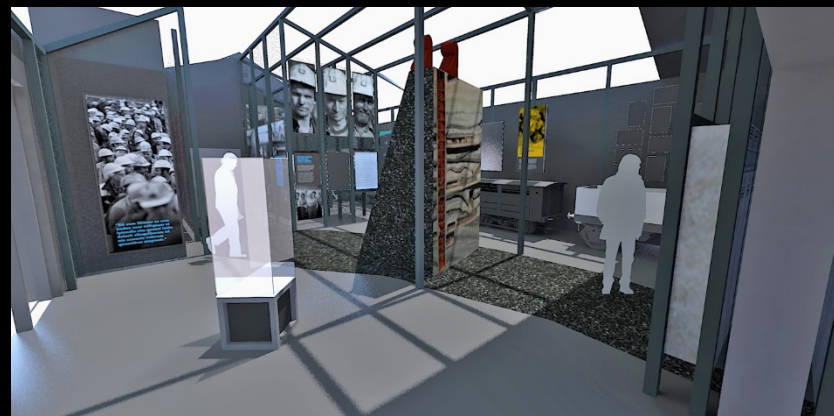

BETTESHANGER
COUNTRY PARK

Kent Mining Museum

- Spread over two floors
- How coal was discovered in Kent
- Geology
- Engineering
- Social Stories
- Miner's Strike of 1984
- Jeremy Deller's Battle of Orgreave 2001

Learning Offer

- Talks
- Workshops

BETTESHANGER

COUNTRY PARK

Restaurant

- Serving dishes made from local Kentish produce
- Catering for conference events
- With outdoor decked seating

Conference Suite

- One large space that can be separated into three spaces
- Total Capacity:
 - Theatre Style – 350 people
 - Banquet Layout – 230 people