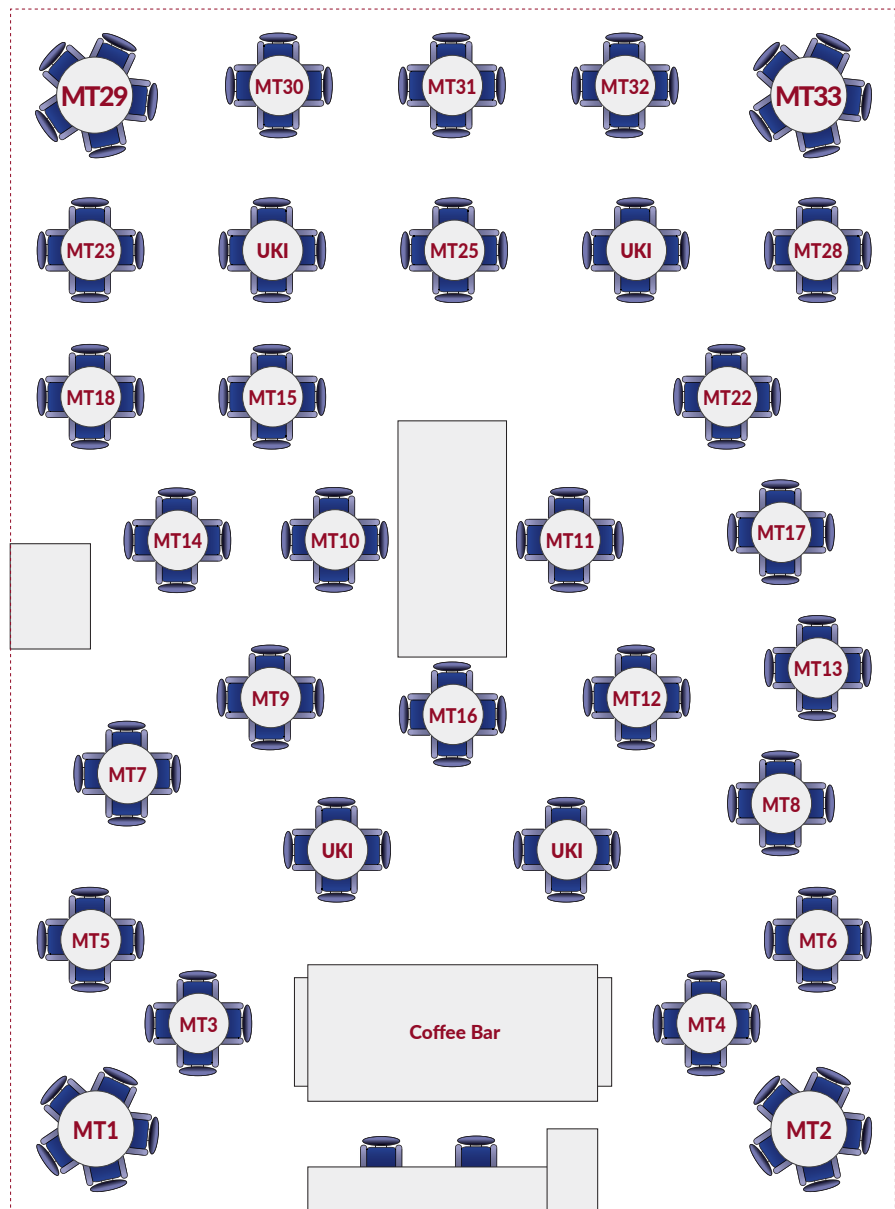

UKINBOUND WTM FLOOR PLAN

ACCOMMODATION

gh Hotels, London	TABLE 18
Jurys Inn and Leonardo Hotels UK & Ireland	TABLE 5

ATTRACTIONS

Big Bus Tours	TABLE 7
Tottenham Hotspur Football Club	TABLE 3

DESTINATIONS

Bath & Bristol	TABLE 1
Greenwich and The City	TABLE 29
Isle of Man	TABLE 30
Majestic Aberdeenshire	TABLE 28
Plymouth, Britain's Ocean City	TABLE 23
Tourism Exchange GB	TABLE 4
VisitBritain/VisitEngland	TABLE 2
VisitScotland	TABLES 32 & 33
Visit Jersey	TABLE 17
Visit Kent	TABLE 13
Visit Liverpool	TABLE 8
Visit Wales	TABLE 10

TICKETING PROVIDERS

TTG - Encore	TABLE 22
--------------	-----------------

TRANSPORT PROVIDERS

LNER	TABLE 14
Mazza Coaches	TABLE 11

TOUR OPERATORS / DMCS

Abbey Ireland & UK	TABLE 12
Angela Shanley Associates	TABLE 6
Cashel Travel DMC	TABLE 31
Evan Evans Tours	TABLE 9
IGO Travel	TABLE 15
Oceandusk Group	TABLE 16
Tour Partner Group	TABLE 25