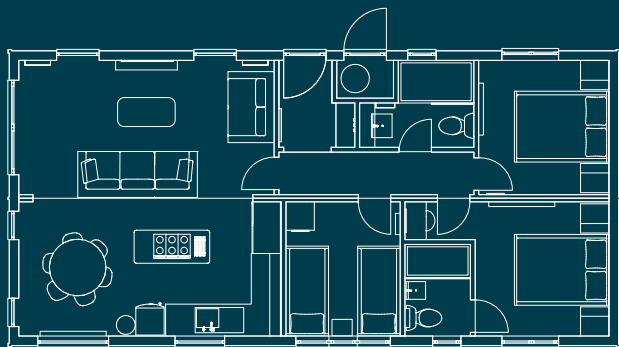

LUXURY HOLIDAY LODGES

Our self-catering holiday lodges are ideal for your stay, and, with a range of one, two and three-bedroom options available, there's a lodge perfect for you and your loved ones.

We have a range of pet-friendly accommodation, so the whole family can take a break with endless walks waiting to be discovered for you and your tail-wagging buddy.

The lodges will come equipped with fully fitted Samsung kitchens, luxury dining and living areas that will offer the perfect home-away-from-home to enjoy a break in the Oxfordshire countryside.

In addition, each building will be fully electric and be fitted with air-source heat pumps, which act as a low-carbon and low-energy method of heating buildings to reduce the impact on the environment. Electric car users can benefit from having their own personal car charging station for each lodge.